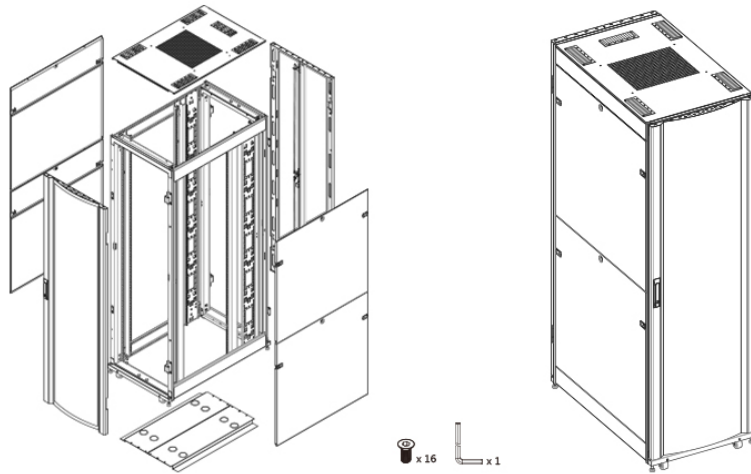

- 19-inch mounting width suitable for most networking equipment
- Conforms to industry standard ANSI/EIA-310-D mounting configuration
- 1000kg (2205lbs) static load capacity
- Body and frame fabricated from cold rolled steel
- Matte black powder-coated finish (also available in white)

FRAME ASSEMBLY

CONFIGURATIONS

Sframe™ Server Cabinets are offered in the following standard configurations

RACK UNITS	HEIGHT	WIDTH	DEPTH	PART NUMBER	COLOR		
18U	935mm (36.81 inches)	800mm (31.50 inches)	800mm (31.50 inches)	SCB-PKST-03-18U88-RL	CBK(black) CWH(white)		
27U	1320mm (51.97 inches)	600mm (23.62 inches)	800mm (31.50 inches)	SCB-PKST-03-27U68-RL			
			1000mm (39.37 inches)	SCB-PKST-03-27U610-RL			
		800mm (31.50 inches)	800mm (31.50 inches)	SCB-PKST-03-27U88-RL			
			1000mm (39.37 inches)	SCB-PKST-03-27U810-RL			
42U	2000mm (78.74 inches)	600mm (23.62 inches)	800mm (31.50 inches)	SCB-PKST-03-42U68-RL			
			1000mm (39.37 inches)	SCB-PKST-03-42U610-RL			
			1200mm (47.24 inches)	SCB-PKST-03-42U612-RL			
		800mm (31.50 inches)	800mm (31.50 inches)	SCB-PKST-03-42U88-RL			
			1000mm (39.37 inches)	SCB-PKST-03-42U810-RL			
			1200mm (47.24 inches)	SCB-PKST-03-42U812-RL			
45U	2120mm (83.46 inches)	600mm (23.62 inches)	800mm (31.50 inches)	SCB-PKST-03-45U68-RL			
			1000mm (39.37 inches)	SCB-PKST-03-45U610-RL			
			1200mm (47.24 inches)	SCB-PKST-03-45U612-RL			
			800mm (31.50 inches)	800mm (31.50 inches)		SCB-PKST-03-45U88-RL	
		1000mm (39.37 inches)		SCB-PKST-03-45U810-RL			
		1200mm (47.24 inches)		SCB-PKST-03-45U812-RL			
		47U		2200mm (86.61 inches)		600mm (23.62 inches)	800mm (31.50 inches)
			1000mm (39.37 inches)				SCB-PKST-03-47U610-RL
1200mm (47.24 inches)	SCB-PKST-03-47U612-RL						
800mm (31.50 inches)	800mm (31.50 inches)		SCB-PKST-03-47U88-RL				
	1000mm (39.37 inches)		SCB-PKST-03-47U810-RL				
	1200mm (47.24 inches)		SCB-PKST-03-47U812-RL				