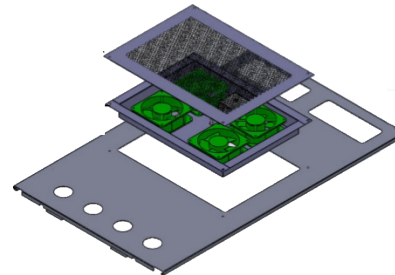

FEATURES

mounting posts with unit notation

half-height side panels for easy access

rugged frame to support heavy loads

cable entry ports in cabinet base and top

swing-out rotary locks on doors

SPECIFICATIONS

- 19-inch mounting width suitable for most networking equipment
- Conforms to industry standard ANSI/EIA-310-D mounting configuration
- 1000kg (2205lbs) static load capacity
- Body and frame fabricated from cold rolled steel
- Matte black powder-coated finish (also available in white)

OPTIONS

Sframe™ Server Cabinets are offered with an option of two types of top covers:

Cable Tray (Optional)

Fan (Default)

* The cable tray and fan unit is sold separately.

Sframe™ images, data, and content © 2015, 2016 Davis Legend. All rights reserved.