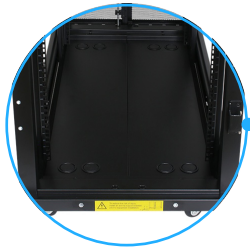

FEATURES

mounting posts with unit notation

half-height side panels for easy access

rugged frame to support heavy loads

cable entry ports in cabinet base and top

swing-out rotary locks on doors

SPECIFICATIONS

- 19-inch mounting width suitable for most networking equipment
- Conforms to industry standard ANSI/EIA-310-D mounting configuration
- 1000kg (2205lbs) static load capacity
- Body and frame fabricated from cold rolled steel
- Matte black powder-coated finish (also available in white)