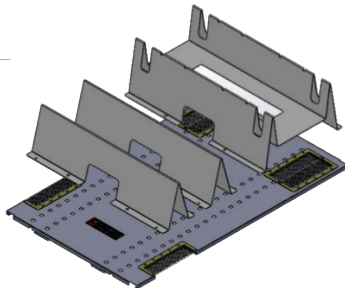

OPTIONS

Sframe™ Server Cabinets are offered with an option of two types of top covers:

Cable Tray (Optional)